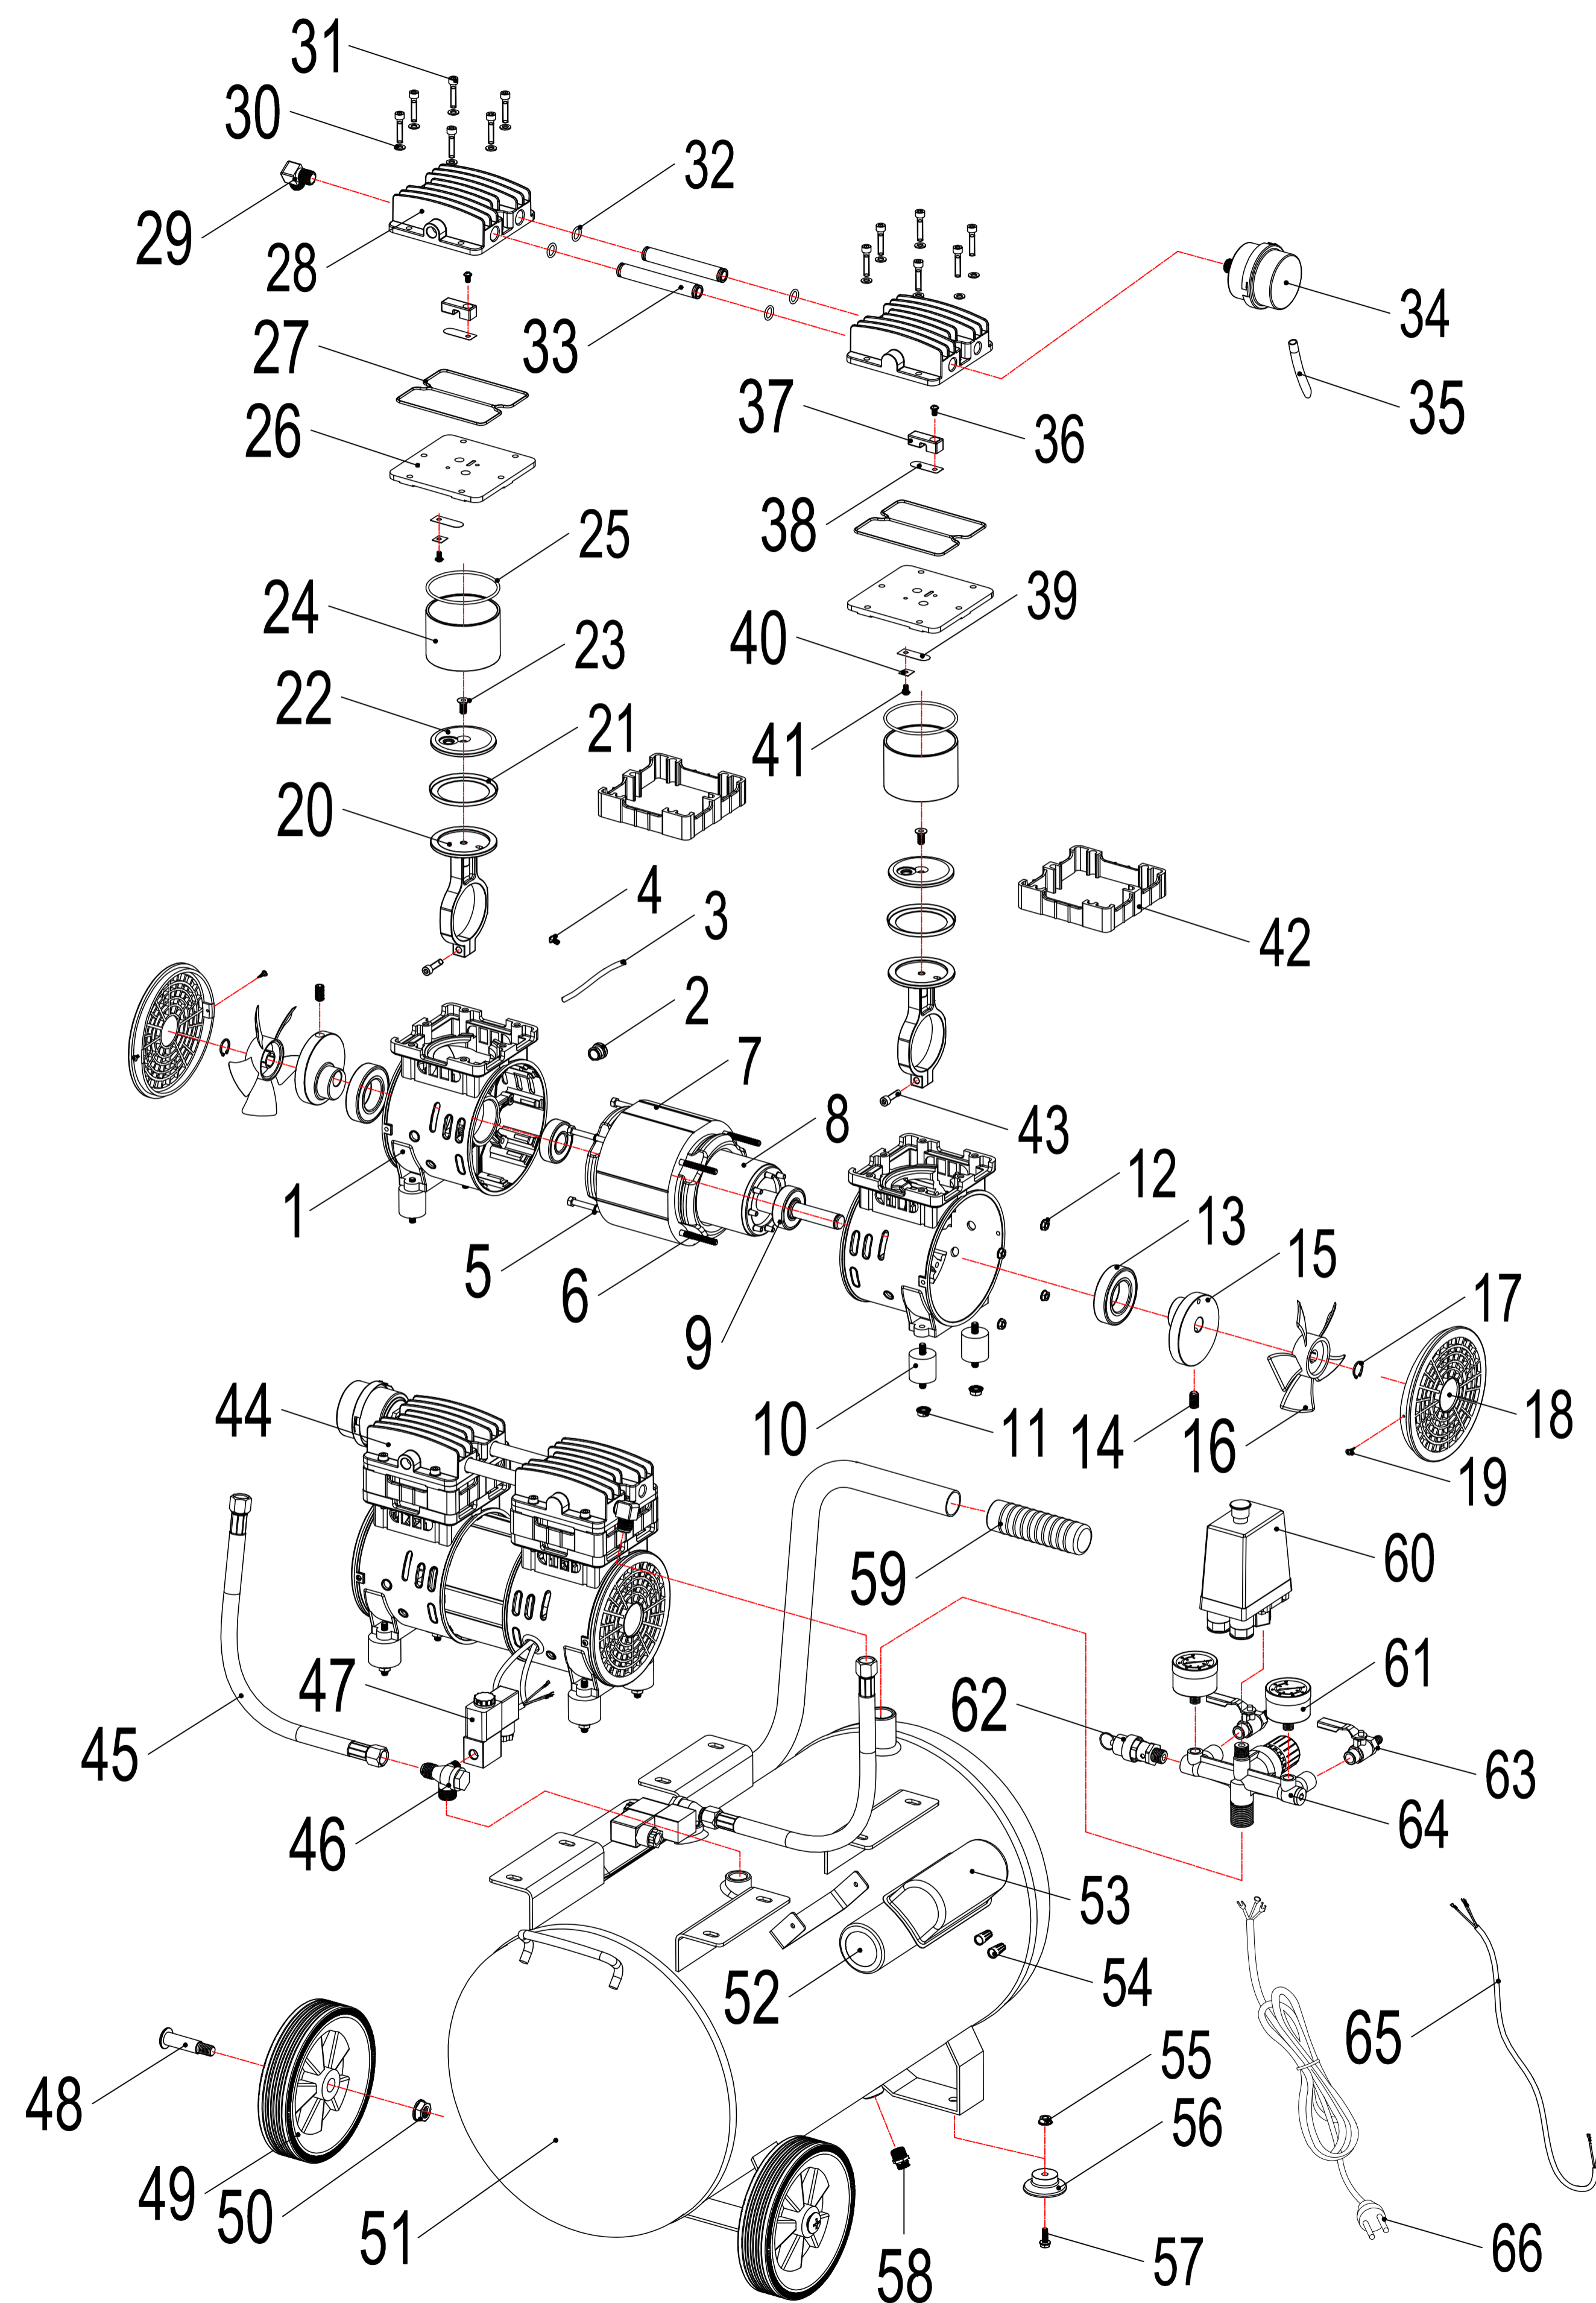

Esploso 60706 KWU7502-50L

Parts List					
NO	Name	Quinty	NO	Name	Quinty
1	Crankcase	4	34	Air filter	2
2	Wire fasten ring	2	35	Air pipe	2
3	Shrinkable tube	2	36	Bolt	4
4	Ground wire screw	2	37	Fasten part	4
5	Spring washer	8	38	Exhaust valve sheet	4
6	Bolt	8	39	Intake valve sheet	4
7	Stator	2	40	Metal cushion	4
8	Rotor	2	41	Bolt	4
9	Bearing	4	42	Cylinder head bracket	4
10	Shock relief foot pad	8	43	Bolt	4
11	Nut	8	44	2# Air compressor head	1
12	Nut	8	45	High pressure soft tube	2
13	Bearing	4	46	Check valve	2
14	Bolt	8	47	Magnetic valve	2
15	Crank	4	48	Axle	2
16	Fan	4	49	Wheel	2
17	Locking-ring	4	50	Nut	2
18	Fan cover	4	51	Tank	1
19	Bolt	8	52	Capacitor	2
20	Connect rod	4	53	Capacitor cover	2
21	Piston ring	4	54	Terminal cap	7
22	Fasten plate	4	55	Nut	2
23	Bolt	4	56	Foot pad	2
24	Cylinder	4	57	Bolt	2
25	O'-ring	4	58	Dain valve	1
26	Valve plate	4	59	Handle grip	1
27	Cylinder cover seal ring	4	60	Pressure switch	1
28	Cylinder cover	4	61	Pressure gauge	2
29	Exhaust elbow	2	62	Safety valve	1
30	Plain washers	16	63	Ball valve	2
31	Bolt	16	64	Regulator valve	1
32	O'-ring	8	65	Lead wire	1
33	Connect pipe	4	66	Power cord	1